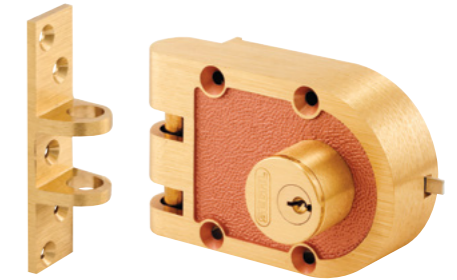

SEGAL[®]

by **PRIME-LINE**[®]

The original SEGAL lock was developed in 1912 by Samuel Segal, a New York police officer, who saw the need to protect residents from thieves “jimmying” or spreading the door frame to gain entry. Improvements over the years have changed the original design and made the Segal Vertical Deadbolt one of the strongest locking devices available through the retail channels.

Flat strike

Angle strike

Qty: 1 set, 2 keys, with fasteners.

Cast bronze housing and keepers, double cylinder, solid brass 5-pin tumbler cylinder, Segal® keyway.

	Strike Supplied	Finish	Standard Packaging	Keying	Box Qty.
SE 19361	Angle & Flat	Brushed Brass	Clamshell	KD	3
SE 19316	Angle	Brushed Brass	Box	KD	6
SE 19326	Flat	Brushed Brass	Box	KD	6
SE 19323	Flat	Brushed Chrome	Box	KD	6

Flat strike

Angle strike

Qty: 1 set, 2 keys, with fasteners.

Cast bronze housing and keepers, automatic relocking bolt, solid brass 5-pin tumbler cylinder, Segal® keyway.

	Strike Supplied	Finish	Standard Packaging	Keying	Box Qty.
SE 14326	Angle & Flat	Brushed Brass	Clamshell	KD	3
SE 14328	Angle & Flat	Brushed Chrome	Clamshell	KD	3
SE 14327	Flat	Brushed Brass	Box	KD	6
SE 14329	Flat	Brushed Chrome	Box	KD	6