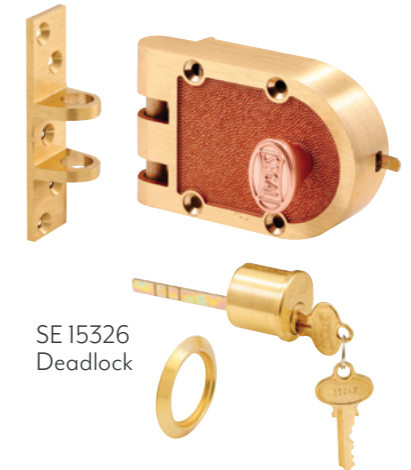

Choosing the proper security for your home

According to the FBI, a burglary occurs somewhere in the US every 15.4 seconds.

Most burglaries are carried out in less than 10 minutes.

3 out of 4 homes in the US will be broken into within the next 20 years.

22% through a back door   **23%** through a first floor window

34% through the front door

Apartment or Home Doors: Perfect for supplemental security on interior and exterior apartment doors as well as any residential door where extra protection is desired. Segal interlocking deadbolts are especially effective on wood frame doors to prevent "jimmying" the door.

Commercial Doors: In areas where risk of abuse is high, the interlocking design of Segal locks is ideal. Commonly used in commercial rear-door applications where extra protection or automatic relocking is desired. Segal locks are most effective when combined with the solid steel cylinder guard plate.

Historic Renovations: For the discriminating decorator trying to satisfy every detail, Segal brass locks carry the same design and attention to security and detail as they did in 1912. They not only provide the turn-of-the-century look and feel, but they offer more protection than a standard deadbolt.

SE 15326
Deadlock