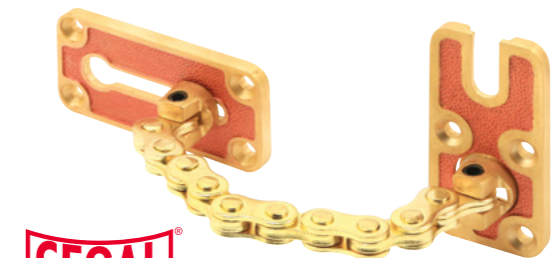

Qty: 50

Solid brass, original Segal® keyway.

SE 70001

Qty: 1

Cast bronze.

SE 15308 (Brushed brass – 1/4 in.)

SE 15309 (Brushed brass – 1/2 in.)

Qty: 1 set, with fasteners.

Cast bronze base, riveted steel motorcycle chain.

SE 25300 (Cast bronze)

- Child-safe 3-7/8 in. bar spacing, inside mount
- Telescoping tubular bar design adjusts to fit a wide variety of window openings
- Approved by the New York City Department of Health and Mental Hygiene, HDWG #04-09-2010
- Quick release feature for fast window guard removal in emergencies with distinct 3-step removal procedure to discourage toddlers (egress version only)
- Tamper resistant screws to keep window guard firmly attached
- Easy to install
- U.S. Patent: No. 8443550