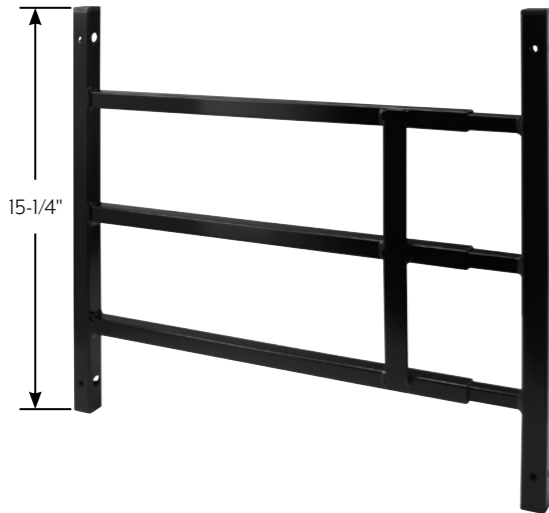

15-1/4 in. Fixed 3 Bar Window Grill

Finish	Width Expandable		
	15-3/4 in. to 22 in.	23-1/2 in. to 38 in.	32-1/2 in. to 54 in.
Black	S 4747	S 4751	S 4755
White	S 4748	S 4752	S 4756
Bronze	—	S 4754	S 4758