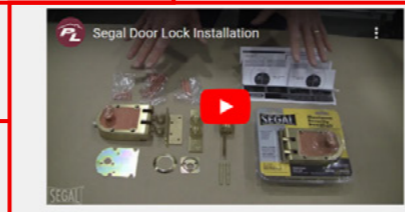

Get the most out of your interactive catalog

Qty: 1 set, 2 keys, with fasteners.

Cast bronze housing and keepers, solid brass 5-pin tumbler cylinder, Segal® keyway.

	Strike Supplied	Finish	Standard Packaging	Keying	Box Qty.
SE 15361	Angle & Flat	Brushed Brass	Clamshell	KD	3
SE 15323	Flat	Brushed Chrome	Clamshell	KD	3
SE 15316	Angle	Brushed Brass	Box	KD	6
SE 15326	Flat	Brushed Brass	Box	KD	6
SE 15366	Angle & Flat	Brushed Brass	Box	KD	6

SE 15361

Clickable hyperlink launches internet browser, opening a new web page that redirects to the product page on the Prime-Line website.

Toggle between photo and dimensioned line drawing of product.

Additional product specifications.

Embedded installation instructional video.*

Installation instructions.*

Where to buy the product.

*Product page may not have this feature.

Descriptive title.

In depth product description.

Additional bullet points.

Specifications

Brand:	Segal
Material:	Bronze Alloy, Solid
Color:	Brushed Brass
Position of Keyway:	SEGAL
Door Thickness:	1-3/8" to 2-3/8"
Cylinders:	Single
Keying:	Keyed Different
Strike:	Angle & Flat
Packaging:	CLAMSHELL

How-To Video English Embed:

Documents: SE_15361_INS.PDF

WHERE TO BUY

PRIME-LINE

26950 San Bernardino Ave Redlands, CA 92374
800.255.3505

PRODUCT CATEGORIES | WHERE TO BUY | CATALOGS | HOW-TOS | ABOUT PRIME-LINE | PRODUCT RECALLS | SAFETY DATA SHEETS | CA PROPOSITION 65 | PRIVACY POLICY | CONTACT US | CAREERS | WARRANTY | SITEMAP