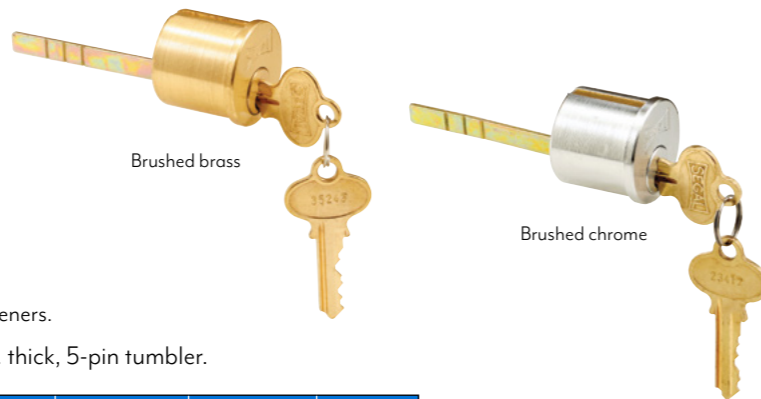

Qty: 1 lock, 2 keys, with fasteners.

Fits doors 1-1/4 in. to 3 in. thick, 5-pin tumbler.

SE 70002

SE 70003

SE 70007

SE 70008

SE 66007

SE 75007

	Materials	Finish	Standard Packaging	Keying	Box Qty.
SE 70002	Brass	Brushed Brass	Clamshell	KD	6
SE 70003	Brass	Brushed Chrome	Clamshell	KD	6
SE 70007	Brass	Brushed Brass	Box	KD	6
SE 70008	Brass	Brushed Chrome	Box	KD	6
SE 66007	Zinc	Brass Plated	Box	KD	6
SE 75007	Zinc	Brass Plated	Box	KA	6

Qty: 50

Solid brass, original Segal® keyway.

SE 70001

Qty: 1

Cast bronze.

SE 15308 (Brushed brass – 1/4 in.)

SE 15309 (Brushed brass – 1/2 in.)