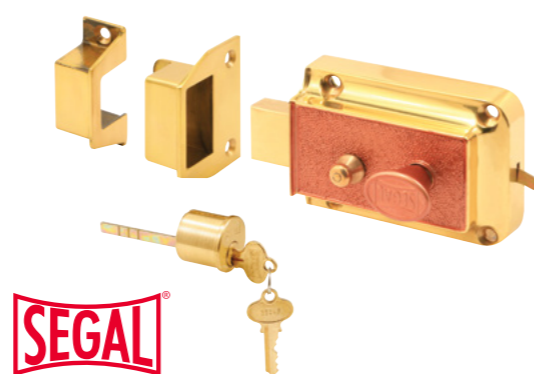

Flat strike

Angle strike

Qty: 1 set, 2 keys, with fasteners.

Cast bronze housing and keepers, automatic relocking bolt, solid brass 5-pin tumbler cylinder, Segal® keyway.

	Strike Supplied	Finish	Standard Packaging	Keying	Box Qty.
SE 14326	Angle & Flat	Brushed Brass	Clamshell	KD	3
SE 14328	Angle & Flat	Brushed Chrome	Clamshell	KD	3
SE 14327	Flat	Brushed Brass	Box	KD	6
SE 14329	Flat	Brushed Chrome	Box	KD	6

Angle strike

Flat strike

Qty: 1 set, 2 keys, with fasteners.

Cast bronze housing and keepers, solid brass 5-pin tumbler cylinder, Segal® keyway.

SE 13312 (Brushed brass finish)

Qty: 1 set, 2 keys, with fasteners.

Cast bronze housing and keepers, solid brass 5-pin tumbler cylinder, Segal® keyway.

SE 13222 (Brushed brass finish)

Segal Key Cylinders & Accessories

Qty: 1 set, 2 keys, with fasteners.

Solid brass knobs and rosettes, high pressure diecast zamak case, keyed, fits 1-3/8 in. to 1-3/4 in. thick doors, 2-1/2 in. backset.

- SE 27580** (Polished brass – right handed)
- SE 27570** (Polished brass – left handed)

Qty: 1 set, 2 keys, with fasteners.

Solid brass knobs and rosettes, high pressure diecast zamak case, keyed, fits 1-3/8 in. to 1-3/4 in. thick doors, 2-1/2 in. backset.