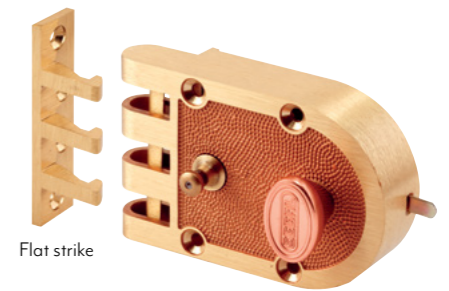

Flat strike

Angle strike

Qty: 1 set, 2 keys, with fasteners.

Cast bronze housing and keepers, double cylinder, solid brass 5-pin tumbler cylinder, Segal® keyway.

	Strike Supplied	Finish	Standard Packaging	Keying	Box Qty.
SE 19361	Angle & Flat	Brushed Brass	Clamshell	KD	3
SE 19316	Angle	Brushed Brass	Box	KD	6
SE 19326	Flat	Brushed Brass	Box	KD	6
SE 19323	Flat	Brushed Chrome	Box	KD	6

Flat strike

Angle strike

Qty: 1 set, 2 keys, with fasteners.

Cast bronze housing and keepers, automatic relocking bolt, solid brass 5-pin tumbler cylinder, Segal® keyway.

	Strike Supplied	Finish	Standard Packaging	Keying	Box Qty.
SE 14326	Angle & Flat	Brushed Brass	Clamshell	KD	3
SE 14328	Angle & Flat	Brushed Chrome	Clamshell	KD	3
SE 14327	Flat	Brushed Brass	Box	KD	6
SE 14329	Flat	Brushed Chrome	Box	KD	6

Angle strike

Flat strike

Qty: 1 set, 2 keys, with fasteners.

Cast bronze housing and keepers, solid brass 5-pin tumbler cylinder, Segal® keyway.

SE 13312 (Brushed brass finish)

Qty: 1 set, 2 keys, with fasteners.

Cast bronze housing and keepers, solid brass 5-pin tumbler cylinder, Segal® keyway.

SE 13222 (Brushed brass finish)

Segal Key Cylinders & Accessories

Qty: 1 set, 2 keys, with fasteners.

Solid brass knobs and rosettes, high pressure diecast zamak case, keyed, fits 1-3/8 in. to 1-3/4 in. thick doors, 2-1/2 in. backset.